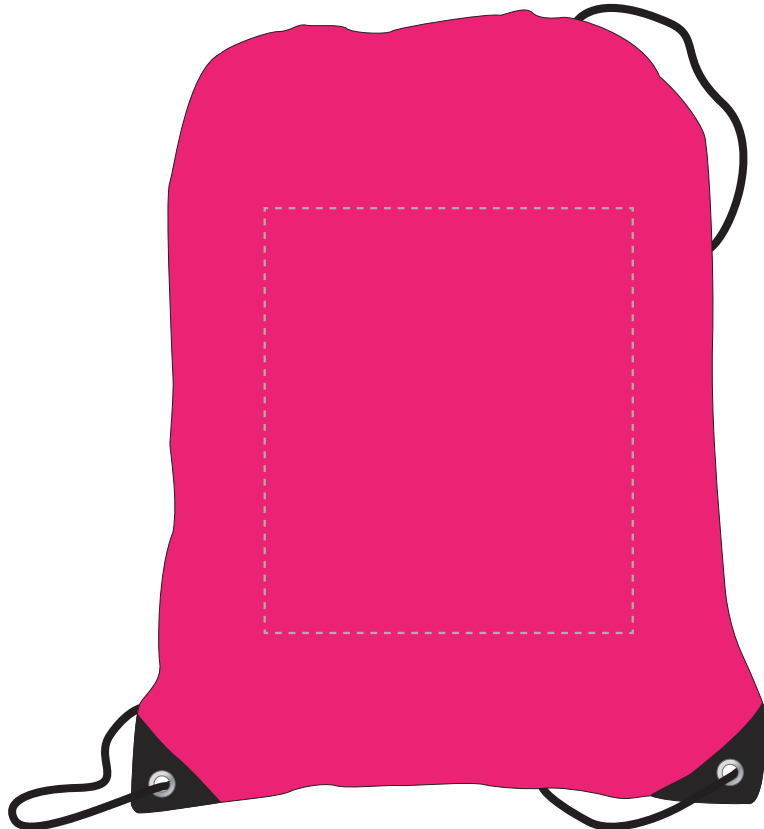

Your Ref:	Quantity:	Product Code: QB0609
Our Ref:	Version: 1	Product Colour: PINK

PRINTING CONCERNS:

We stock this item in the following colours

**PANTONE REFERENCE(S)**

 Full colour uv printing

ARTWORK SCALE 25%

The dashed line is to demonstrate print area and will not appear on your printed item

PLEASE NOTE:

- All colours including print and product are for visual purposes only and should not be regarded as the actual colour of the product and print.
- Some products may vary from batch to batch and may differ from previous orders.
- The colour and texture of a product can also have an effect on the final print colour.
- By approving this order we accept that you understand these terms.